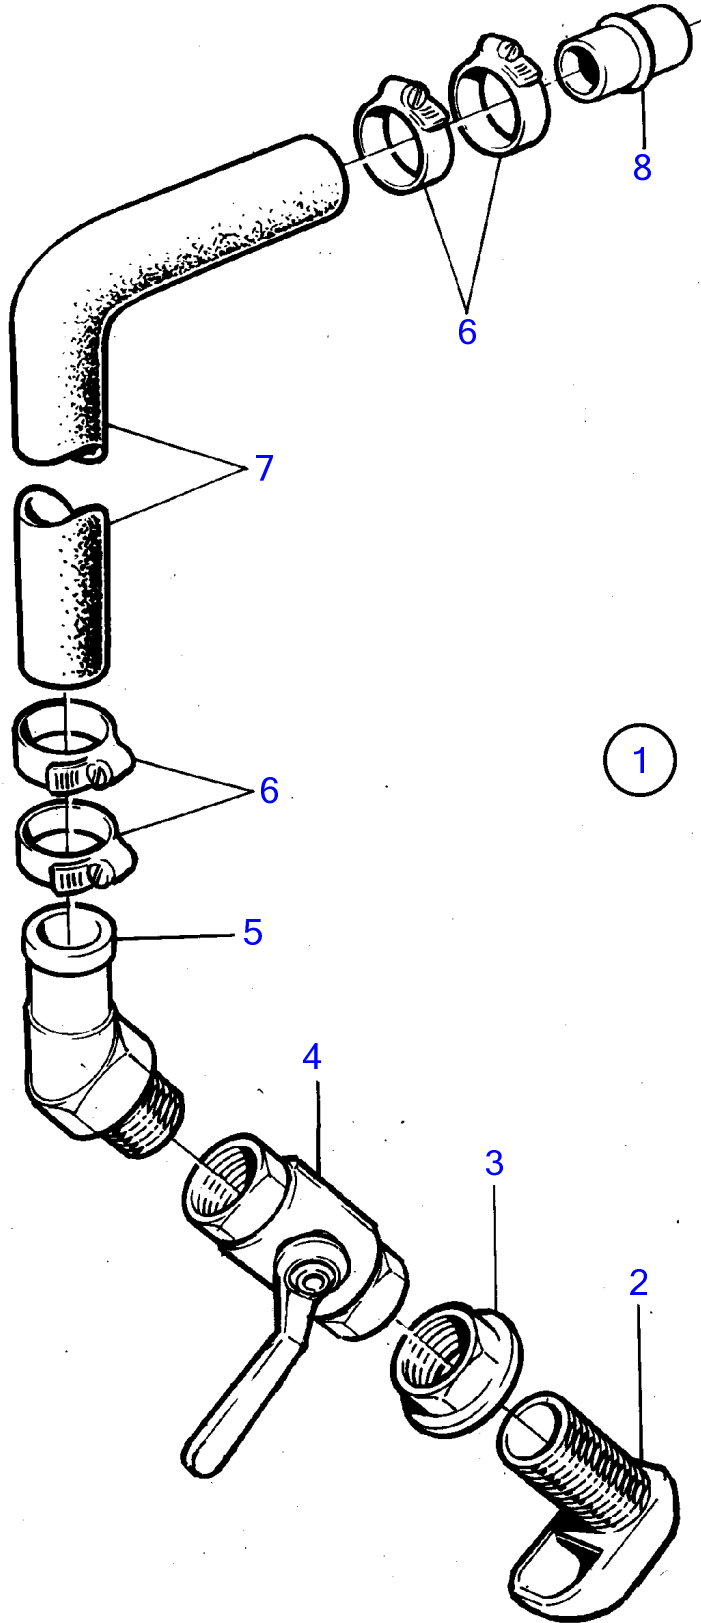

AD31L-A, AD31P-A

16580

AD31L-A, AD31P-A

REF	PART NO.	QTY	DESCRIPTION	NOTES
1	1140129	1	Cooling water inlet	D=32mm
2	836876	1	• Strainer	
3	836879	1	• Nut	
4	1140125	1	• Ball valve	
5	828696	1	• Hose attachment	45°
6	961670	X	Hose clamp	
7	1140664	X	Exhaust hose	(828461)
8	861090	1	Tube	For engines without power steering.